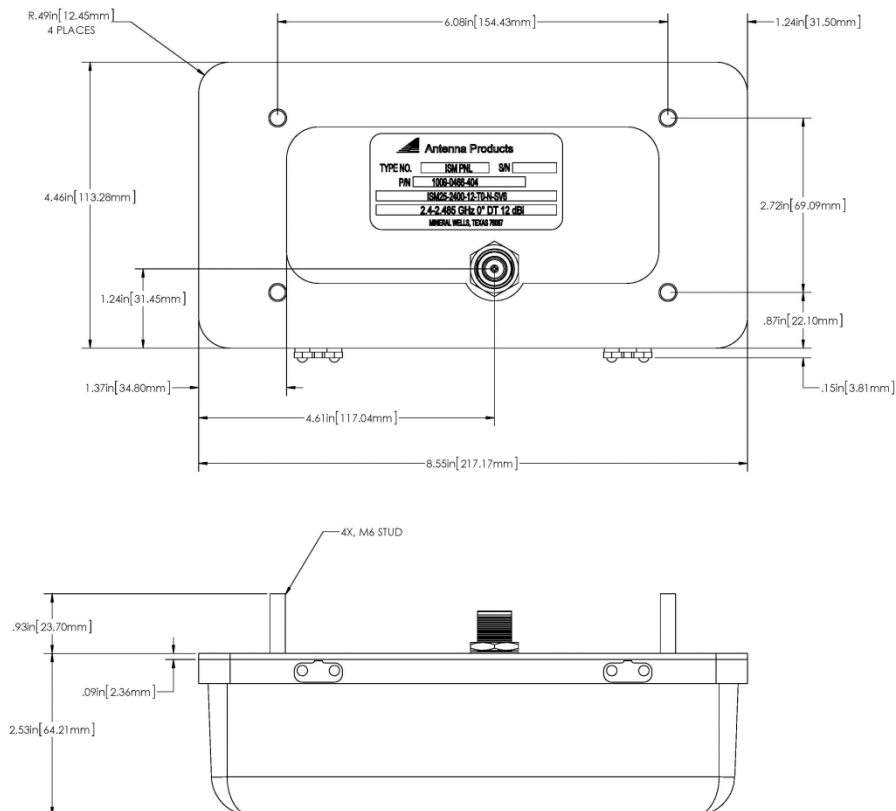

Mounting Views

e: sales@antennaproducts.com | O | S. E. 25th Avenue 800.553.1507 (USA ONLY)
www.antennaproducts.com | Mineral Wells, TX 76067 | p: 940.325.3301 | f: 940.325.0716

Pursuant to APC's policy of continuous product improvement, specifications are subject to change without notice or obligation.