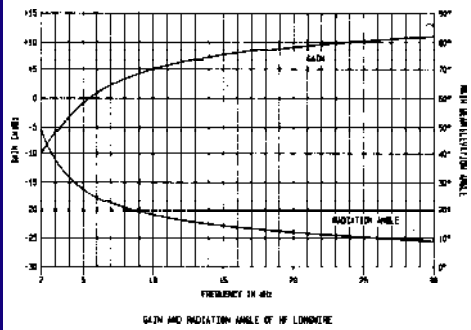

HVM-288

- MANPACK
- RAPID DEPLOYMENT
- HF-VHF
- DIRECTIONAL

CONFIGURATION	SHORT HF SLOPING VEE	LONG HF SLOPING VEE	HF LONGWIRE	VHF HALF RHOMBIC
Frequency Range	2-30 MHz	2-30 MHz	2-30 MHz	30-88 MHz
Input Impedance (unbalanced)	50 Ohms	50 Ohms	50 Ohms	50 Ohms
Max VSWR	2:1	2:1	2:1	2:1
Polarization	Horizontal	Horizontal	Vertical	Vertical
Input Connector	BNC	BNC	BNC	BNC
Operating Temperature	-46°C to +50°C	-46°C to +50°C	-46°C to +50°C	-46°C to +50°C
Wind	50 mph	50 mph	50 mph	50 mph