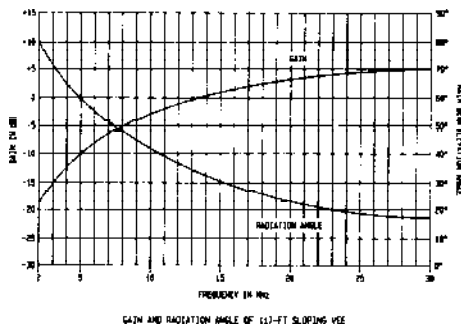

HVM-288

- MANPACK
- RAPID DEPLOYMENT
- HF-VHF
- DIRECTIONAL

CONFIGURATION	SHORT HF SLOPING VEE	LONG HF SLOPING VEE	HF LONGWIRE	VHF HALF RHOMBIC
Frequency Range	2-30 MHz	2-30 MHz	2-30 MHz	30-88 MHz
Input Impedance (unbalanced)	50 Ohms	50 Ohms	50 Ohms	50 Ohms
Max VSWR	2:1	2:1	2:1	2:1
Polarization	Horizontal	Horizontal	Vertical	Vertical
Input Connector	BNC	BNC	BNC	BNC
Operating Temperature	-46°C to +50°C	-46°C to +50°C	-46°C to +50°C	-46°C to +50°C
Wind	50 mph	50 mph	50 mph	50 mph