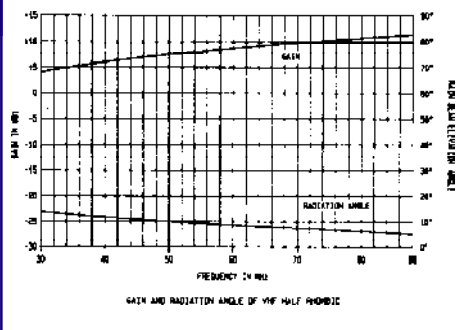

HVM-288

- MANPACK
- RAPID DEPLOYMENT
- HF-VHF
- DIRECTIONAL

CONFIGURATION	SHORT HF SLOPING VEE	LONG HF SLOPING VEE	HF LONGWIRE	VHF HALF RHOMBIC
Frequency Range	2-30 MHz	2-30 MHz	2-30 MHz	30-88 MHz
Input Impedance (unbalanced)	50 Ohms	50 Ohms	50 Ohms	50 Ohms
Max VSWR	2:1	2:1	2:1	2:1
Polarization	Horizontal	Horizontal	Vertical	Vertical
Input Connector	BNC	BNC	BNC	BNC
Operating Temperature	-46°C to +50°C	-46°C to +50°C	-46°C to +50°C	-46°C to +50°C
Wind	50 mph	50 mph	50 mph	50 mph