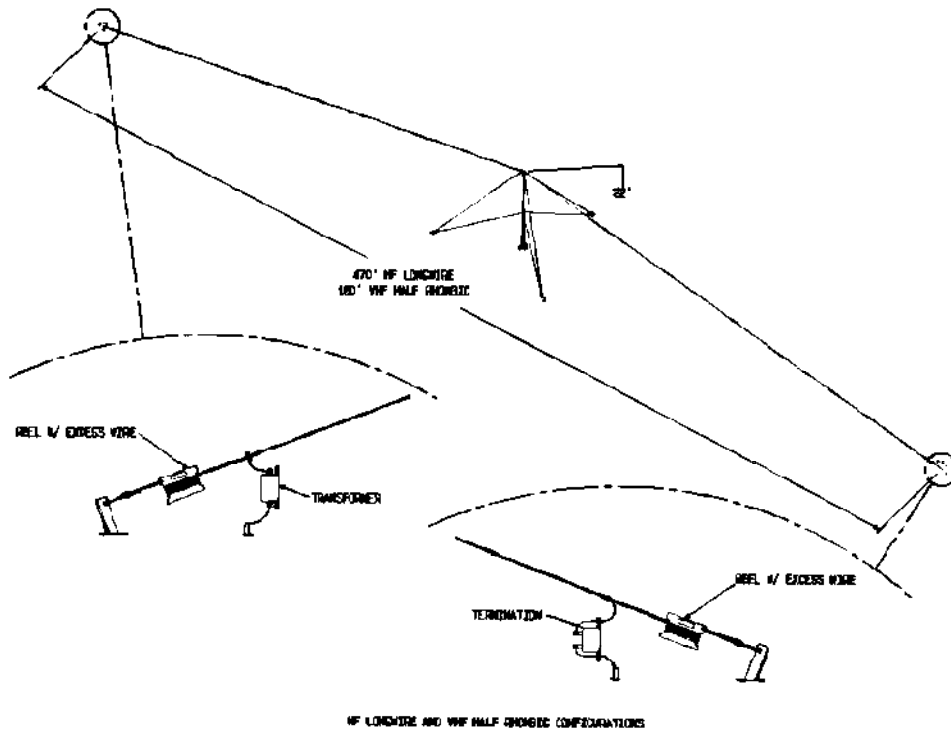

HVM-288

- MANPACK
- RAPID DEPLOYMENT
- HF-VHF
- DIRECTIONAL

CONFIGURATION	SHORT HF SLOPING VEE	LONG HF SLOPING VEE	HF LONGWIRE	VHF HALF RHOMBIC
Frequency Range	2-30 MHz	2-30 MHz	2-30 MHz	30-88 MHz
Input Impedance (unbalanced)	50 Ohms	50 Ohms	50 Ohms	50 Ohms
Max VSWR	2:1	2:1	2:1	2:1
Polarization	Horizontal	Horizontal	Vertical	Vertical
Input Connector	BNC	BNC	BNC	BNC
Operating Temperature	-46°C to +50°C	-46°C to +50°C	-46°C to +50°C	-46°C to +50°C
Wind	50 mph	50 mph	50 mph	50 mph