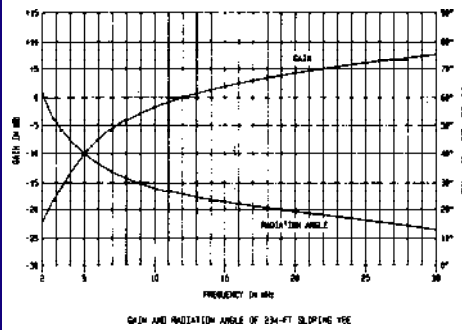

HVM-288

- MANPACK
- RAPID DEPLOYMENT
- HF-VHF
- DIRECTIONAL

CONFIGURATION	SHORT HF SLOPING VEE	LONG HF SLOPING VEE	HF LONGWIRE	VHF HALF RHOMBIC
Frequency Range	2-30 MHz	2-30 MHz	2-30 MHz	30-88 MHz
Input Impedance (unbalanced)	50 Ohms	50 Ohms	50 Ohms	50 Ohms
Max VSWR	2:1	2:1	2:1	2:1
Polarization	Horizontal	Horizontal	Vertical	Vertical
Input Connector	BNC	BNC	BNC	BNC
Operating Temperature	-46°C to +50°C	-46°C to +50°C	-46°C to +50°C	-46°C to +50°C
Wind	50 mph	50 mph	50 mph	50 mph